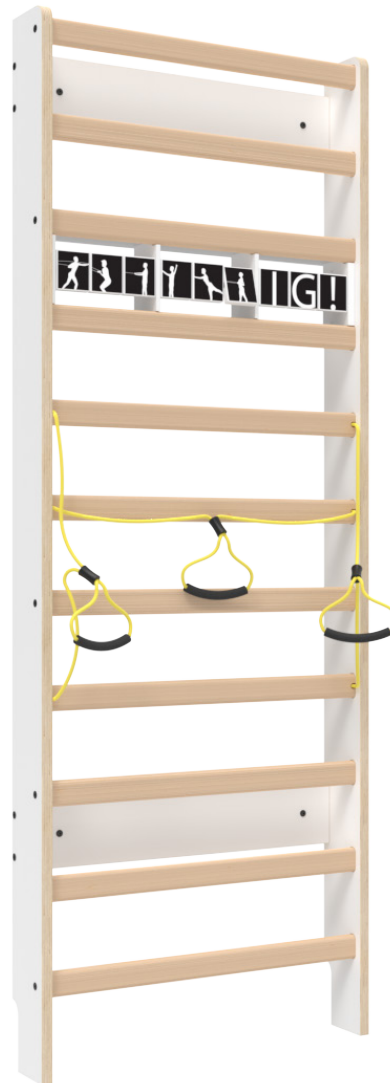

# GYM Swedish ladder

The GYM Swedish ladder is made of gymnastics wall bars that can be used to perform light, therapeutic exercises. A variety of possible exercises are illustrated on small wooden blocks on top of the ladder. These blocks can be flipped after each completed exercise, and when all exercises are done, the user will be rewarded with a celebratory message, 'Great job!'.

## Wooden modules | GYM Swedish ladder

Article no.	Frame colour	Size HxWxD	Mounting	KG	
SC00108	Plywood	225x82,5x15cm	wallmount	15 KG	birch plywood, solid wood

**TÜV SGS** All our products are inspected, tested and certified by SGS and TÜV.